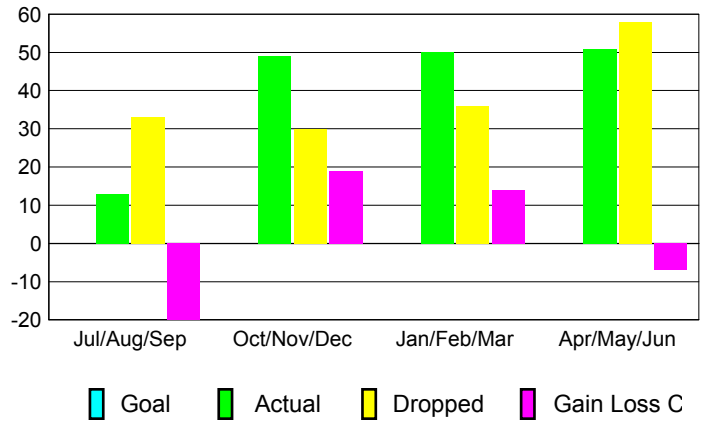

GMT: **DOMENICO MESSINA**

Location: **ITALY**

GMT CA: **4**

**CLUBS**

Month	New Club Goal	Actual New Clubs	Actual Dropped Clubs	Gain/Loss of Clubs
<b>2012-2013</b>				
Jul/Aug/Sep		0	0	0
Oct/Nov/Dec		1	0	1
Jan/Feb/Mar		0	0	0
Apr/May/June		1	0	1
<b>Totals</b>		<b>2</b>	<b>0</b>	<b>2</b>

**Club Results 2012-2013**

Goal, New, Dropped, Gain/Loss

**YTD Status Quo Clubs 2012-2013**

Status Quo Clubs Compared to Status Quo Members

**Club Gain/Loss 2012-2013**

**MEMBERSHIP**

Month	Net Memb Goal	Actual New Memb	Actual Dropped Memb	Gain/Loss of Memb
<b>2012-2013</b>				
Jul/Aug/Sep		13	33	-20
Oct/Nov/Dec		49	30	19
Jan/Feb/Mar		50	36	14
Apr/May/June		51	58	-7
<b>Totals</b>		<b>163</b>	<b>157</b>	<b>6</b>

**Membership Results 2012-2013**

Goal, New, Dropped, Gain/Loss

**Gender Comparison 2012-2013**

**Membership Gain/Loss 2012-2013**