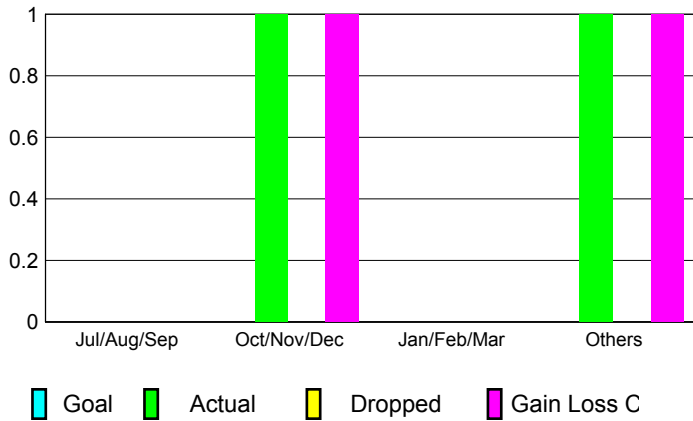

GMT: **DOMENICO MESSINA**

Location: **ITALY**

GMT CA: **4**

**CLUBS**

Month	New Club Goal	Actual New Clubs	Actual Dropped Clubs	Gain/Loss of Clubs
<b>2012-2013</b>				
Jul/Aug/Sep		0	0	0
Oct/Nov/Dec		1	0	1
Jan/Feb/Mar		0	0	0
Apr/May/June		1	0	1
<b>Totals</b>		<b>2</b>	<b>0</b>	<b>2</b>

**Club Results 2012-2013**

Goal, New, Dropped, Gain/Loss

**YTD Status Quo Clubs 2012-2013**

Status Quo Clubs Compared to Status Quo Members

**Club Gain/Loss 2012-2013**

**MEMBERSHIP**

Month	Net Memb Goal	Actual New Memb	Actual Dropped Memb	Gain/Loss of Memb
<b>2012-2013</b>				
Jul/Aug/Sep		13	33	-20
Oct/Nov/Dec		49	30	19
Jan/Feb/Mar		50	36	14
Apr/May/June		51	58	-7
<b>Totals</b>		<b>163</b>	<b>157</b>	<b>6</b>