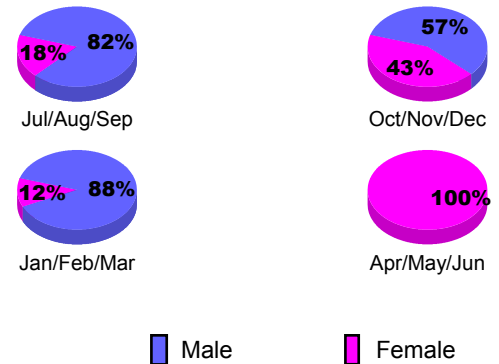

**Club Results 2012-2013**

Goal, New, Dropped, Gain/Loss

**YTD Status Quo Clubs 2012-2013**

Status Quo Clubs Compared to Status Quo Members

**Club Gain/Loss 2012-2013**

**MEMBERSHIP**

Month	Net Memb Goal	Actual New Memb	Actual Dropped Memb	Gain/Loss of Memb
<b>2012-2013</b>				
Jul/Aug/Sep		13	33	-20
Oct/Nov/Dec		49	30	19
Jan/Feb/Mar		50	36	14
Apr/May/June		51	58	-7
<b>Totals</b>		<b>163</b>	<b>157</b>	<b>6</b>

**Membership Results 2012-2013**

Goal, New, Dropped, Gain/Loss

**Gender Comparison 2012-2013**

**Membership Gain/Loss 2012-2013**